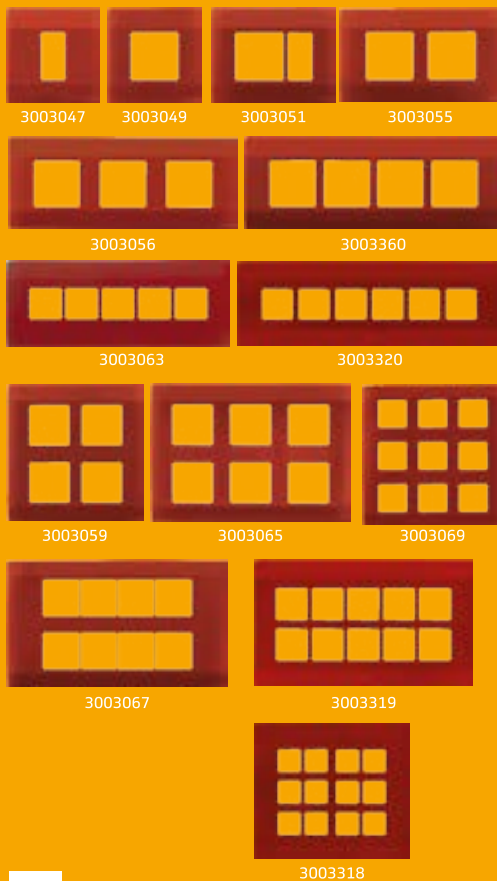

Cover Plates- Cherry Red (Suitable for GI & Wood Boxes)

Code	Description	Size(Horizontal *Vertical) (mm)	Retail/ Master PKG	MRP/ Unit(₹)
3003047	1M Cover Plate-WB-Cherry Red	127x127	10/40	121.00
3003049	2M Cover Plate-WB-Cherry Red	127x127	10/40	121.00
3003051	3M Cover Plate-WB-Cherry Red	130x127	10/40	166.00
3003055	4M Cover Plate-WB-Cherry Red	185x127	10/40	194.00
3003056	6M Cover Plate-WB-Cherry Red	231x127	5/20	278.00
3003060	8M Cover Plate-Horizontal-WB-Cherry Red	277x127	5/20	358.00
3003059	8M Cover Plate-Vertical-WB-Cherry Red	185x185	5/20	358.00
3003063	10M Cover Plate-WB-Cherry Red	320x127	5/20	387.00
3003065	12M Cover Plate-WB-Cherry Red	231x185	5/20	404.00
3003320	12MH Cover Plate-WB-Cherry Red	400x127	5/10	426.00
3003067	16M Cover Plate-WB-Cherry Red	277x185	5/20	483.00
3003069	18M Cover Plate-WB-Cherry Red	231x280	5/10	507.00
3003319	20M Cover Plate-WB-Cherry Red	320x185	5/10	687.00
3003318	24M Cover Plate-WB-Cherry Red	320x280	5/10	823.00