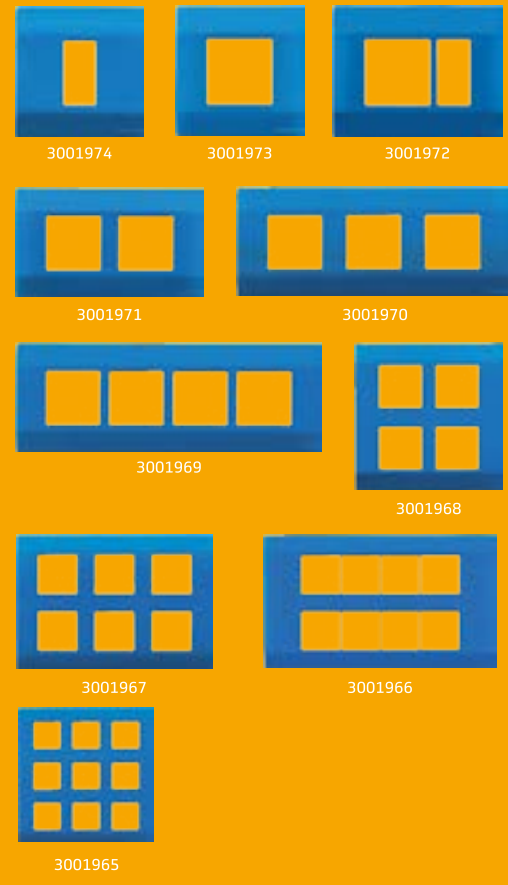

Cover Plates- Aqua Blue (Suitable for GI & SM Boxes)

Code	Description	Size(Horizontal *Vertical) (mm)	Retail/ Master PKG	MRP/ Unit(₹)
3001974	1M Cover Plate-Aqua Blue	91.5x92.5	15/60	109.00
3001973	2M Cover Plate-Aqua Blue	91.5x92.5	15/60	109.00
3001972	3M Cover Plate-Aqua Blue	120x92.5	10/40	148.00
3001971	4M Cover Plate-Aqua Blue	158.5x92.5	15/75	168.00
3001970	6M Cover Plate-Aqua Blue	231x92.5	5/20	232.00
3001969	8M Horizontal Cover Plate-Aqua Blue	260x92.5	5/20	304.00
3001968	8M Vertical Cover Plate-Aqua Blue	158.5x158.5	5/25	304.00
3001967	12M Cover Plate-Aqua Blue	231x158.5	5/25	356.00
3001966	16M Cover Plate-Aqua Blue	277x158.5	5/25	394.00
3001965	18M Cover Plate-Aqua Blue	231x231	5/10	424.00