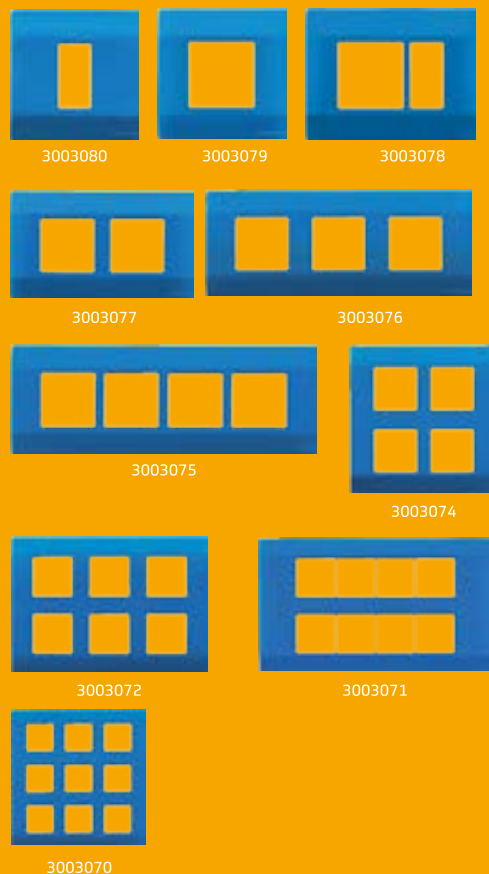

Cover Plates- Aqua Blue (Suitable for GI & Wood Boxes)

Code	Description	Size(Horizontal *Vertical) (mm)	Retail/ Master PKG	MRP/ Unit(₹)
3003080	1M Cover Plate-WB-Aqua Blue	127x127	10/40	121.00
3003079	2M Cover Plate-WB-Aqua Blue	127x127	10/40	121.00
3003078	3M Cover Plate-WB-Aqua Blue	130x127	10/40	166.00
3003077	4M Cover Plate-WB-Aqua Blue	185x127	10/40	194.00
3003076	6M Cover Plate-WB-Aqua Blue	231x127	5/20	278.00
3003075	8M Cover Plate-Horizontal-WB-Aqua Blue	277x127	5/20	358.00
3003074	8M Cover Plate-Vertical-WB-Aqua Blue	185x185	5/20	358.00
3003073	10M Cover Plate-WB-Aqua Blue	320x127	5/20	387.00
3003072	12M Cover Plate-WB-Aqua Blue	231x185	5/20	404.00
3003323	12MH Cover Plate-WB-Aqua Blue	400x127	5/10	426.00
3003071	16M Cover Plate-WB-Aqua Blue	277x185	5/20	483.00
3003070	18M Cover Plate-WB-Aqua Blue	231x280	5/10	507.00
3003322	20M Cover Plate-WB-Aqua Blue	320x185	5/10	687.00
3003321	24M Cover Plate-WB-Aqua Blue	320x280	5/10	823.00