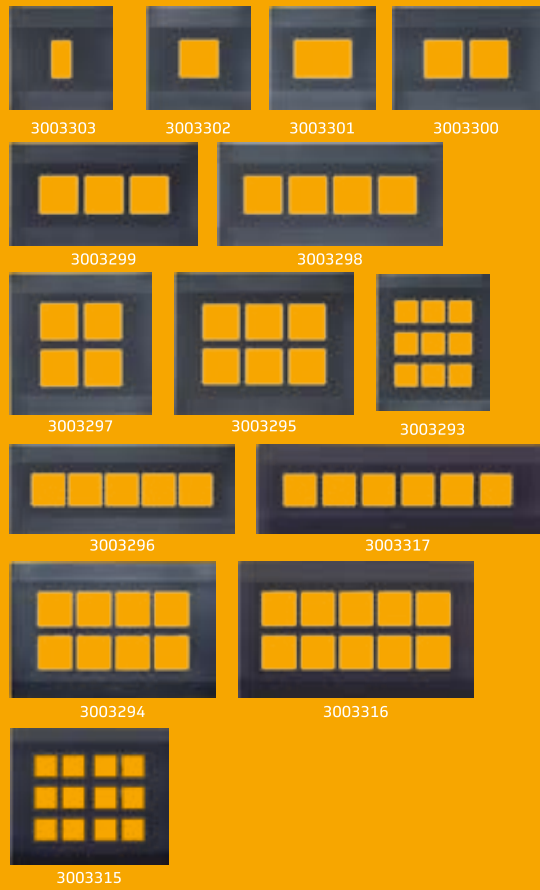

Cover Plates- Metallic Black (Suitable for GI & Wood Boxes)

Code	Description	Size(Horizontal *Vertical) (mm)	Retail/ Master PKG	MRP/ Unit(₹)
3003303	1M Cover Plate-WB	127x127	10/40	137.00
3003302	2M Cover Plate-WB	127x127	10/40	137.00
3003301	3M Cover Plate-WB	130x127	10/40	188.00
3003300	4M Cover Plate-WB	185x127	10/40	213.00
3003299	6M Cover Plate-WB	231x127	5/20	305.00
3003298	8M Cover Plate Horizontal-WB	277x127	5/20	393.00
3003297	8M Cover Plate Vertical-WB	185x185	5/20	393.00
3003296	10M Cover Plate Horizontal-WB	320x127	5/20	413.00
3003295	12M Cover Plate-WB	231x185	5/20	441.00
3003317	12M Cover Plate-Horizontal-WB	400x127	5/10	455.00
3003294	16M Cover Plate-WB	277x185	5/20	526.00
3003293	18M Cover Plate-WB	231x280	5/10	557.00
3003316	20M Cover Plate-WB	320x185	5/10	733.00
3003315	24M Cover Plate-WB	320x280	5/10	879.00

NEW

Cover Plates- Metallic Black Chrome Border (Suitable for GI & Wood Boxes)

Code	Description	Size(Horizontal *Vertical) (mm)	Retail/ Master PKG	MRP/ Unit(₹)
3003292	1M Cover Plate-WB-Chrome Border	127x127	10/40	145.00
3003291	2M Cover Plate-WB-Chrome Border	127x127	10/40	145.00
3003290	3M Cover Plate-WB-Chrome Border	130x127	10/40	196.00
3003289	4M Cover Plate-WB-Chrome Border	185x127	10/40	232.00
3003288	6M Cover Plate-WB-Chrome Border	231x127	5/20	332.00
3003287	8M Cover Plate- Horizontal-WB-Chrome Border	277x127	5/20	427.00
3003286	8M Cover Plate-Vertical-WB-Chrome Border	185x185	5/20	427.00
3003285	10M Cover Plate-WB-Chrome Border	320x127	5/20	461.00
3003284	12M Cover Plate-WB-Chrome Border	231x185	5/20	480.00
3003283	16M Cover Plate-WB-Chrome Border	400x127	5/10	576.00
3003282	18M Cover Plate-WB-Chrome Border	277x185	5/20	604.00
3003314	12M Cover Plate-Horizontal-WB-Chrome Border	231x280	5/10	478.00
3003313	20M Cover Plate-WB-Chrome Border	320x185	5/10	770.00
3003312	24M Cover Plate-WB-Chrome Border	320x280	5/10	923.00