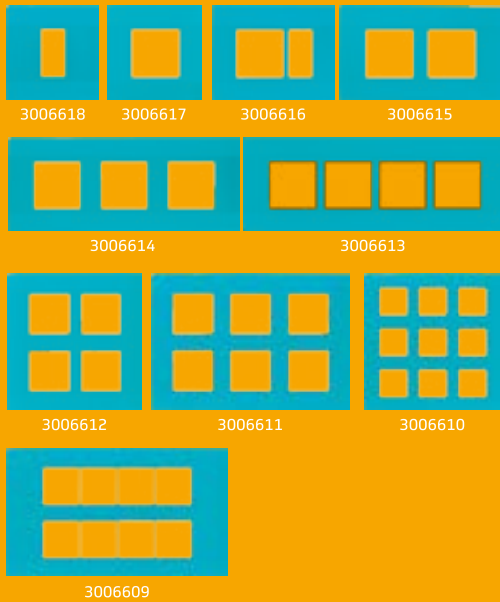

NEW

Cover Plates- Sky Blue (Suitable for GI & SM Boxes)

Code	Description	Size(Horizontal *Vertical) (mm)	Retail/ Master PKG	MRP/ Unit(₹)
3006618	1M Cover Plate-TRO-SB	91.5x92.5	15x60	109.00
3006617	2M Cover Plate-TRO-SB	91.5x92.5	15x60	109.00
3006616	3M Cover Plate-TRO-SB	120x92.5	10x40	148.00
3006615	4M Cover Plate-TRO-SB	158.5x92.5	15x75	168.00
3006614	6M Cover Plate-TRO-SB	231x92.5	5x20	232.00
3006613	8MH Cover Plate-TRO-SB	260x92.5	5x20	304.00
3006612	8MV Cover Plate-TRO-SB	158.5x158.5	5x25	304.00
3006611	12M Cover Plate-TRO-SB	231x158.5	5x25	356.00
3006610	16M Cover Plate-TRO-SB	277x158.5	5x25	394.00
3006609	18M Cover Plate-TRO-SB	231x231	5x10	424.00