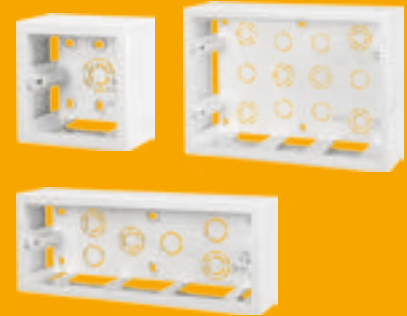

Surface Mounting Boxes (DW)

Code	Description	Size(Horizontal *Vertical) (mm)	Retail/ Master PKG	MRP/ Unit(₹)
3003152	1/2M Surface Mounting Box-DW	90.5x91.5x52	60	91.00
3003151	3M Surface Mounting Box-DW	119x91.5x52	45	131.00
3003150	4M Surface Mounting Box-DW	157x91.5x52	30	144.00
3003149	6M Surface Mounting Box-DW	229.5x91.5x52	20	179.00
3003148	8MH Surface Mounting Box-DW	258.5x91.5x52	20	234.00
3003147	8MV Surface Mounting Box-DW	157x157x52	15	234.00
3003146	12M Surface Mounting Box-DW	229.5x157x52	10	286.00
3003145	16M Surface Mounting Box-DW	275.5x157x52	5	327.00
3003144	18M Surface Mounting Box-DW	229.5x229.5x52	5	383.00