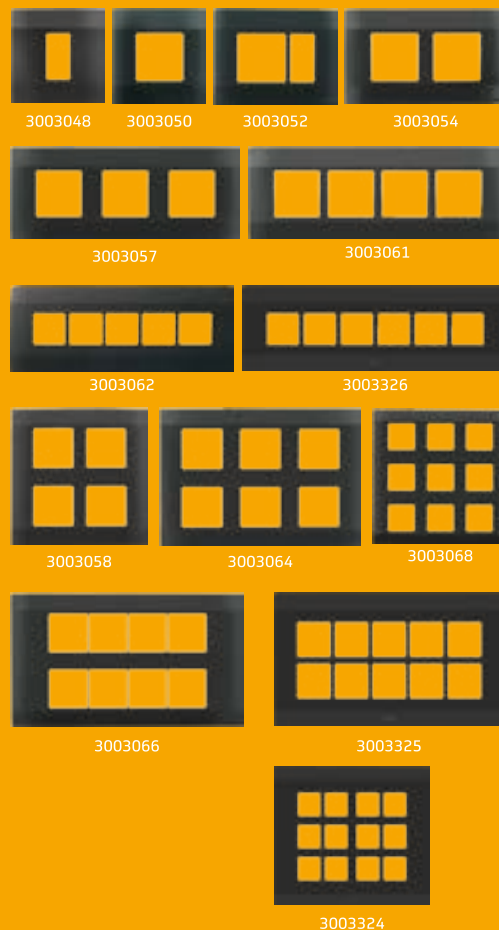

Cover Plates- Dark Grey (Suitable for GI & Wood Boxes)

Code	Description	Size(Horizontal *Vertical) (mm)	Retail/ Master PKG	MRP/ Unit(₹)
3003048	1M Cover Plate-WB-Dark Grey	127x127	10/40	121.00
3003050	2M Cover Plate-WB-Dark Grey	127x127	10/40	121.00
3003052	3M Cover Plate-WB-Dark Grey	130x127	10/40	166.00
3003054	4M Cover Plate-WB-Dark Grey	185x127	10/40	194.00
3003057	6M Cover Plate-WB-Dark Grey	231x127	5/20	278.00
3003061	8M Cover Plate-Horizontal-WB-Dark Grey	277x127	5/20	358.00
3003058	8M Cover Plate-Vertical-WB-Dark Grey	185x185	5/20	358.00
3003062	10M Cover Plate-WB-Dark Grey	320x127	5/20	387.00
3003064	12M Cover Plate-WB-Dark Grey	231x185	5/20	404.00
3003326	12MH Cover Plate-WB-Dark Grey	400x127	5/10	426.00
3003066	16M Cover Plate-WB-Dark Grey	277x185	5/20	483.00
3003068	18M Cover Plate-WB-Dark Grey	231x280	5/10	507.00
3003325	20M Cover Plate-WB-Dark Grey	320x185	5/10	687.00
3003324	24M Cover Plate-WB-Dark Grey	320x280	5/10	823.00