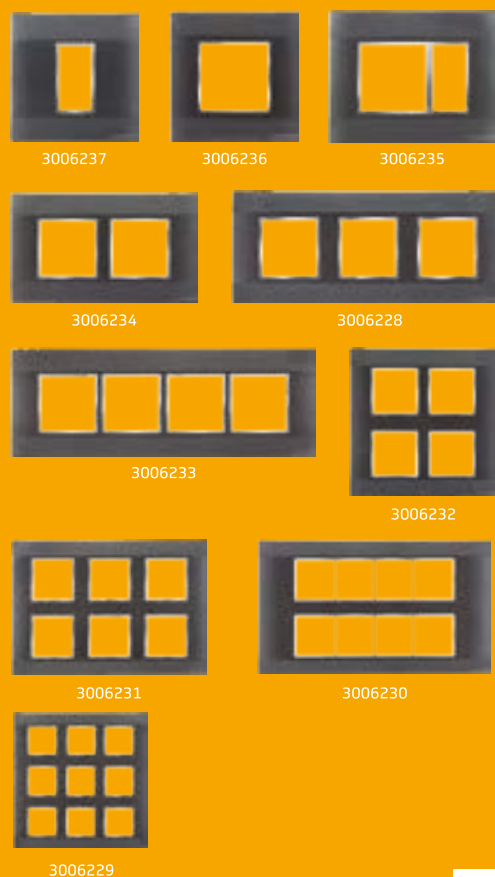

Cover Plates - Metallic Black Chrome Border (Suitable for GI & SM Boxes)

Code	Description	Size(Horizontal *Vertical) (mm)	Retail/ Master PKG	MRP/ Unit (₹)
3006237	1M COVER PLATE-TRO-CB-MB	91.5x92.5	15/60	155.00
3006236	2M COVER PLATE-TRO-CB-MB	91.5x92.5	15/60	155.00
3006235	3M COVER PLATE-TRO-CB-MB	120x92.5	10/40	218.00
3006234	4M COVER PLATE-TRO-CB-MB	158.5x92.5	15/75	247.00
3006228	6M COVER PLATE-TRO-CB-MB	231x92.5	5/20	340.00
3006233	8MH COVER PLATE-TRO-CB-MB	260x92.5	5/20	448.00
3006232	8MV COVER PLATE-TRO-CB-MB	158.5x158.5	5/25	448.00
3006231	12M COVER PLATE-TRO-CB-MB	231x158.5	5/25	524.00
3006230	16M COVER PLATE-TRO-CB-MB	277x158.5	5/25	578.00
3006229	18M COVER PLATE-TRO-CB-MB	231x231	5/10	624.00