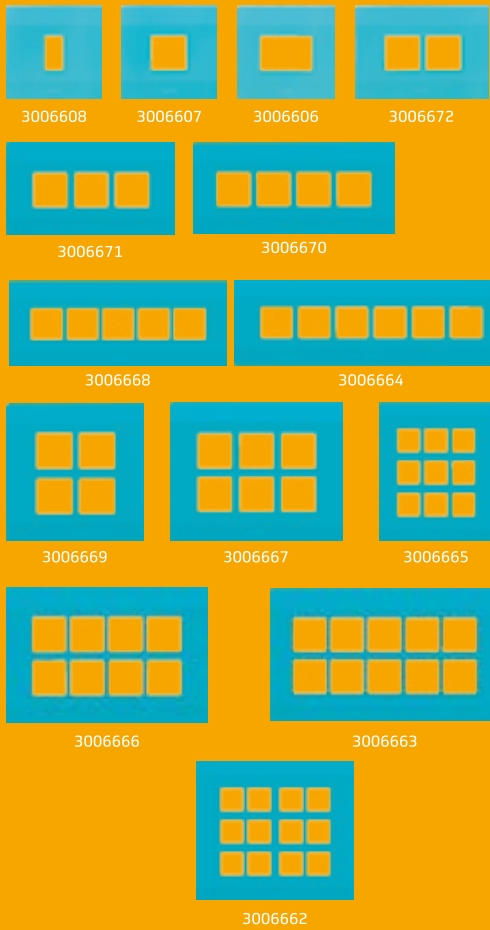

NEW

Cover Plates- Sky Blue (Suitable for GI & Wood Boxes)

Code	Description	Size(Horizontal *Vertical) (mm)	Retail/ Master PKG	MRP/ Unit(₹)
3006608	1M Cover Plate-TRO-WB-SB	127x127	10/40	121.00
3006607	2M Cover Plate-TRO-WB-SB	127x127	10/40	121.00
3006606	3M Cover Plate-TRO-WB-SB	130x127	10/40	166.00
3006672	4M Cover Plate-TRO-WB-SB	185x127	10/40	194.00
3006671	6M Cover Plate-TRO-WB-SB	231x127	5/20	278.00
3006670	8MH Cover Plate-TRO-WB-SB	277x127	5/20	358.00
3006669	8MV Cover Plate-TRO-WB-SB	185x185	5/20	358.00
3006668	10M Cover Plate-TRO-WB-SB	320x127	5/20	387.00
3006667	12M Cover Plate-TRO-WB-SB	231x185	5/20	404.00
3006666	16M Cover Plate-TRO-WB-SB	277x185	5/20	483.00
3006665	18M Cover Plate-TRO-WB-SB	231x280	5/10	507.00
3006664	12MH Cover Plate-TRO-WB-SB	400x127	5/10	426.00
3006663	20M Cover Plate-TRO-WB-SB	320x185	5/10	687.00
3006662	24M Cover Plate-TRO-WB-SB	320x280	5/10	823.00