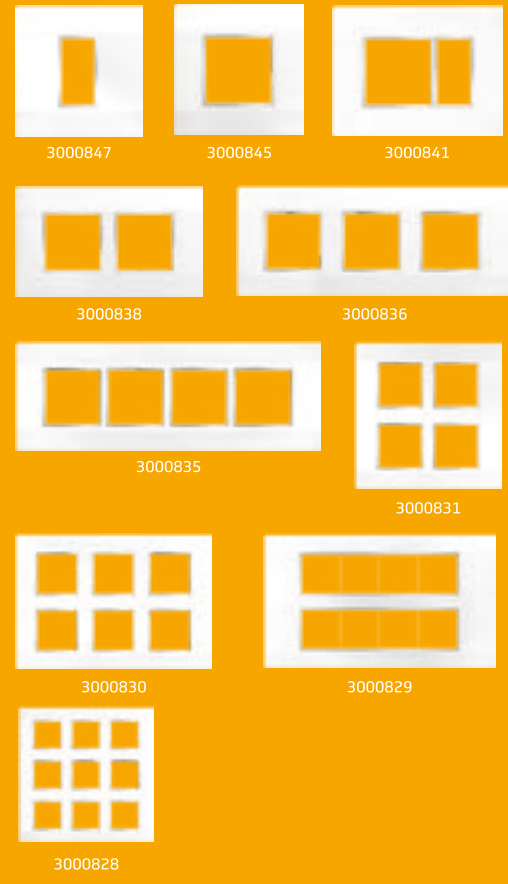

NEW

Cover Plates - White Chrome Border (Suitable for GI & SM Boxes)

Code	Description	Size(Horizontal *Vertical) (mm)	Retail/ Master PKG	MRP/ Unit(₹)
3000847	1M COVER PLATE-TRO-CB	91.5x92.5	15/60	123.00
3000845	2M COVER PLATE-TRO-CB	91.5x92.5	15/60	123.00
3000841	3M COVER PLATE-TRO-CB	120x92.5	10/40	168.00
3000838	4M COVER PLATE-TRO-CB	158.5x92.5	15/75	189.00
3000836	6M COVER PLATE-TRO-CB	231x92.5	5/20	262.00
3000835	8MH COVER PLATE-TRO-CB	260x92.5	5/20	344.00
3000831	8MV COVER PLATE-TRO-CB	158.5x158.5	5/25	344.00
3000830	12M COVER PLATE-TRO-CB	231x158.5	5/25	404.00
3000829	16M COVER PLATE-TRO-CB	277x158.5	5/25	445.00
3000828	18M COVER PLATE-TRO-CB	231x231	5/10	480.00