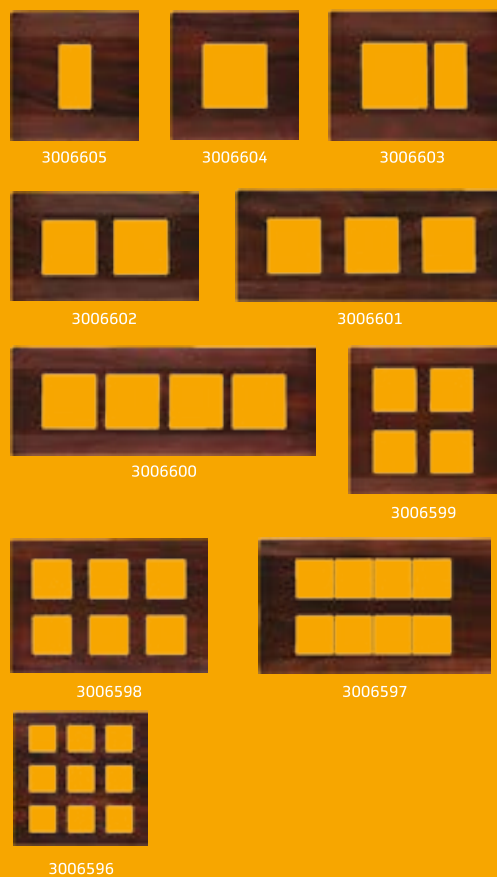

Cover Plates-Dark Wood (Suitable for GI & SM Boxes)

Code	Description	Size(Horizontal *Vertical) (mm)	Retail/ Master PKG	MRP/ Unit(₹)
3006605	1M COVER PLATE-TRO-DW	91.5x92.5	15/60	189.00
3006604	2M COVER PLATE-TRO-DW	91.5x92.5	15/60	189.00
3006603	3M COVER PLATE-TRO-DW	120x92.5	10/40	267.00
3006602	4M COVER PLATE-TRO-DW	158.5x92.5	15/75	299.00
3006601	6M COVER PLATE-TRO-DW	231x92.5	5/20	413.00
3006600	8MH COVER PLATE-TRO-DW	260x92.5	5/20	545.00
3006599	8MV COVER PLATE-TRO-DW	158.5x158.5	5/25	545.00
3006598	12M COVER PLATE-TRO-DW	231x158.5	5/25	638.00
3006597	16M COVER PLATE-TRO-DW	277x158.5	5/25	706.00
3006596	18M COVER PLATE-TRO-DW	231x231	5/10	761.00