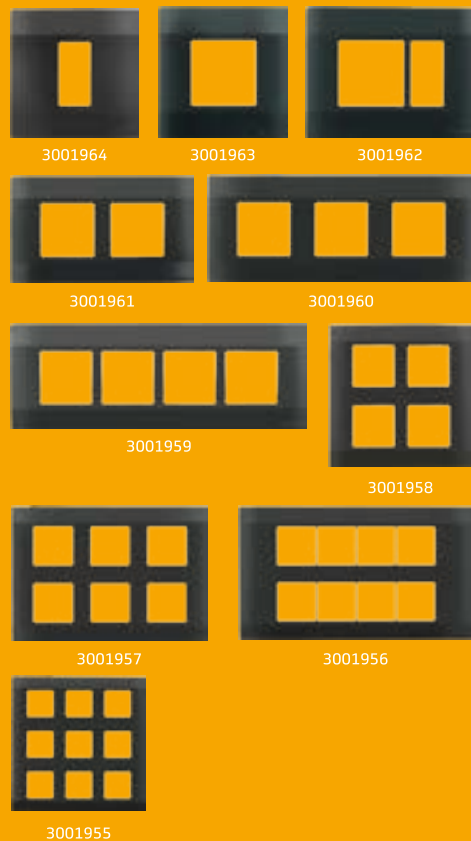

Cover Plates- Dark Grey (Suitable for GI & SM Boxes)

Code	Description	Size(Horizontal *Vertical) (mm)	Retail/ Master PKG	MRP/ Unit(₹)
3001964	1M Cover Plate-Dark Grey	91.5x92.5	15/60	109.00
3001963	2M Cover Plate-Dark Grey	91.5x92.5	15/60	109.00
3001962	3M Cover Plate-Dark Grey	120x92.5	10/40	148.00
3001961	4M Cover Plate-Dark Grey	158.5x92.5	15/75	168.00
3001960	6M Cover Plate-Dark Grey	231x92.5	5/20	232.00
3001959	8M Cover Plate Horizontal-Dark Grey	260x92.5	5/20	304.00
3001958	8M Cover Plate-Vertical-Dark Grey	158.5x158.5	5/25	304.00
3001957	12M Cover Plate-Dark Grey	231x158.5	5/25	356.00
3001956	16M Cover Plate-Dark Grey	277x158.5	5/25	394.00
3001955	18M Cover Plate-Dark Grey	231x231	5/10	424.00