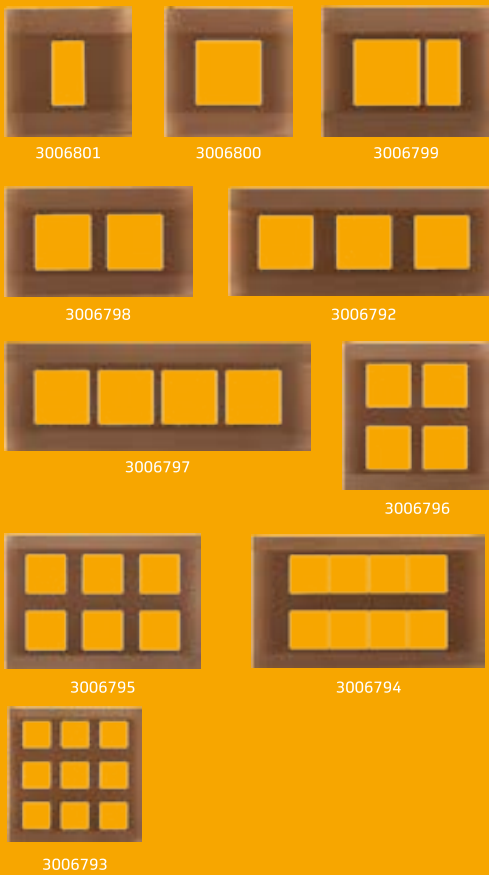

NEW

Cover Plates-Pearl Beige (Suitable for GI & SM Boxes)

Code	Description	Size(Horizontal *Vertical) (mm)	Retail/ Master PKG	MRP/ Unit(₹)
3006801	1M COVER PLATE-TRO-PB	91.5x92.5	15/60	129.00
3006800	2M COVER PLATE-TRO-PB	91.5x92.5	15/60	129.00
3006799	3M COVER PLATE-TRO-PB	120x92.5	10/40	182.00
3006798	4M COVER PLATE-TRO-PB	158.5x92.5	15/75	206.00
3006792	6M COVER PLATE-TRO-PB	231x92.5	5/20	284.00
3006797	8MH COVER PLATE-TRO-PB	260x92.5	5/20	373.00
3006796	8MV COVER PLATE-TRO-PB	158.5x158.5	5/25	373.00
3006795	12M COVER PLATE-TRO-PB	231x158.5	5/25	437.00
3006794	16M COVER PLATE-TRO-PB	277x158.5	5/25	482.00
3006793	18M COVER PLATE-TRO-PB	231x231	5/10	520.00