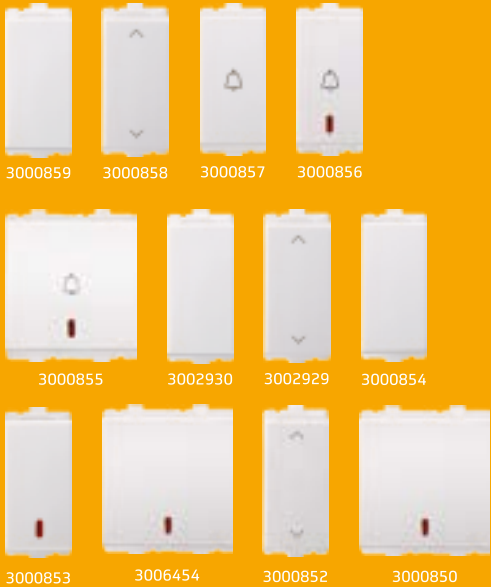

Shockproof

Easy installation

Torio White Switches

Code	Description	Retail/ Master PKG	MRP/ Unit (₹)
3000859	6AX 1 Way Switch-1M	20/200	66.00
3000858	6AX 2 Way Switch-1M	20/200	102.00
3000857	6A Momentary Contact Switch- 1M	20/40	111.00
3000856	6A Momentary Contact Switch With Pilot Light -1M	20/40	140.00
3000855	6A Momentary Contact Switch With Pilot Light -2M	10/20	161.00
3002930	10AX 1 Way Switch-1M	20/200	66.00
3002929	10AX 2 Way Switch-1M	20/200	102.00
3000854	16AX 1 Way Switch-1M	20/200	131.00
3000853	16AX 1 Way Switch With Pilot Light-1M	20/200	173.00
3006454	16AX 1 Way Switch IND-2M	10/20	222.00
3000852	16AX 2 Way Switch-1M	20/40	190.00
3000850	32A DP Switch With Pilot Light-2M	10/100	287.00