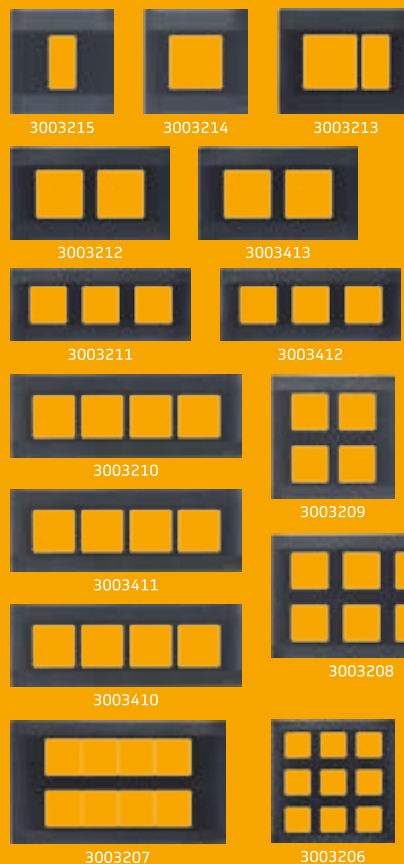

Cover Plates - Metallic Black (Suitable for GI & SM Boxes)

Code	Description	Size(Horizontal *Vertical) (mm)	Retail/ Master PKG	MRP/ Unit (₹)
3003215	1M Cover Plate	91.5 X 92.5	15/60	129.00
3003214	2M Cover Plate	91.5 X 92.5	15/60	129.00
3003213	3M Cover Plate	120 X 92.5	10/40	182.00
3003212	4M Cover Plate	158.5 X 92.5	15/75	206.00
3003413	4M Cover Plate-Vertical	158.5 X 92.5	15/75	200.00
3003211	6M Cover Plate	231 X 92.5	5/20	284.00
3003412	6M Cover Plate-Vertical	231 X 92.5	5/20	275.00
3003210	8M Cover Plate-Horizontal	260 X 92.5	5/20	373.00
3003209	8M Cover Plate-Vertical	158.5 X 158.5	5/25	373.00
3003411	8M Cover Plate-Linear Vertical	260 X 92.5	5/20	362.00
3003410	8M Cover Plate-Horizontal for 6M Metal Box	260 X 92.5	5/20	362.00
3003208	12M Cover Plate	231 X 158.5	5/25	437.00
3003207	16M Cover Plate	277 X 158.5	5/25	482.00
3003206	18M Cover Plate	231 X 231	5/10	520.00