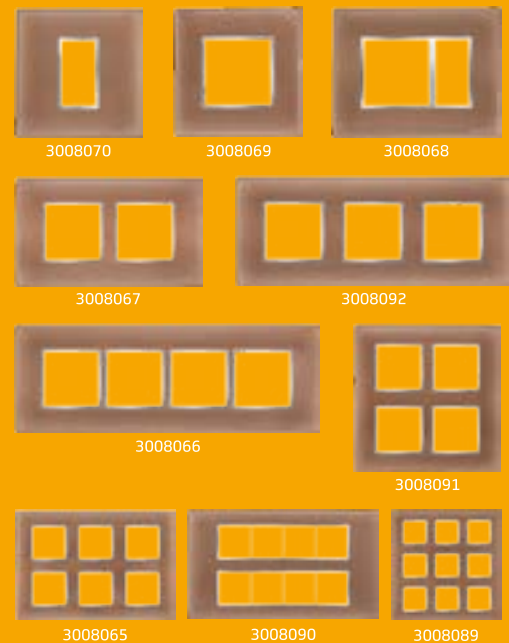

Cover Plates-Torio Plus Pearl Beige Chrome Border (Suitable for GI & SM Boxes)

Code	Description	Size(Horizontal *Vertical) (mm)	Retail/ Master PKG	MRP/ Unit(₹)
3008070	1M COVER PLATE-TRO-PLUS-CB-PB	91.5x92.5	15/60	155.00
3008069	2M COVER PLATE-TRO-PLUS-CB-PB	91.5x92.5	15/60	155.00
3008068	3M COVER PLATE-TRO-PLUS-CB-PB	120x92.5	10/40	218.00
3008067	4M COVER PLATE-TRO-PLUS-CB-PB	158.5x92.5	15/75	247.00
3008092	6M COVER PLATE-TRO-PLUS-CB-PB	231x92.5	5/20	341.00
3008066	8MH COVER PLATE-TRO-PLUS-CB-PB	260x92.5	5/20	448.00
3008091	8MV COVER PLATE-TRO-PLUS-CB-PB	158.5x158.5	5/25	448.00
3008065	12M COVER PLATE-TRO-PLUS-CB-PB	231x158.5	5/25	524.00
3008090	16M COVER PLATE-TRO-PLUS-CB-PB	277x158.5	5/25	579.00
3008089	18M COVER PLATE-TRO-PLUS-CB-PB	231x231	5/10	624.00