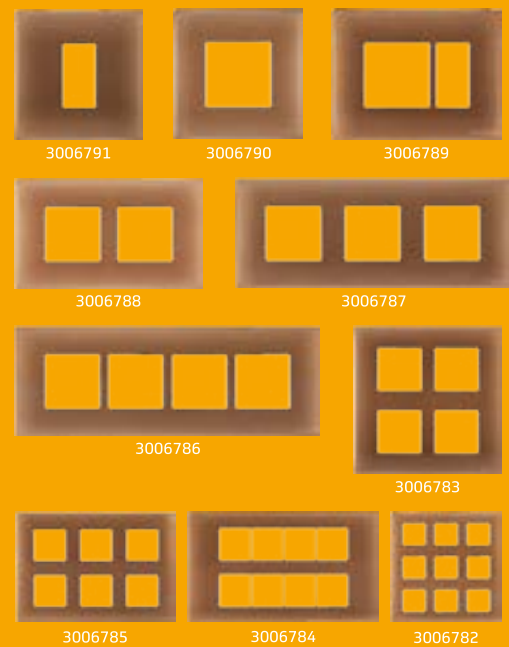

NEW

Cover Plates-Torio Plus Pearl Beige (Suitable for GI & SM Boxes)

Code	Description	Size(Horizontal *Vertical) (mm)	Retail/ Master PKG	MRP/ Unit(₹)
3006791	1M COVER PLATE-TRO-PLUS-PB	91.5x92.5	15/60	129.00
3006790	2M COVER PLATE-TRO-PLUS-PB	91.5x92.5	15/60	129.00
3006789	3M COVER PLATE-TRO-PLUS-PB	120x92.5	10/40	182.00
3006788	4M COVER PLATE-TRO-PLUS-PB	158.5x92.5	15/75	206.00
3006787	6M COVER PLATE-TRO-PLUS-PB	231x92.5	5/20	284.00
3006786	8MH COVER PLATE-TRO-PLUS-PB	260x92.5	5/20	373.00
3006783	8MV COVER PLATE-TRO-PLUS-PB	158.5x158.5	5/25	373.00
3006785	12M COVER PLATE-TRO-PLUS-PB	231x158.5	5/25	437.00
3006784	16M COVER PLATE-TRO-PLUS-PB	277x158.5	5/25	482.00
3006782	18M COVER PLATE-TRO-PLUS-PB	231x231	5/10	520.00