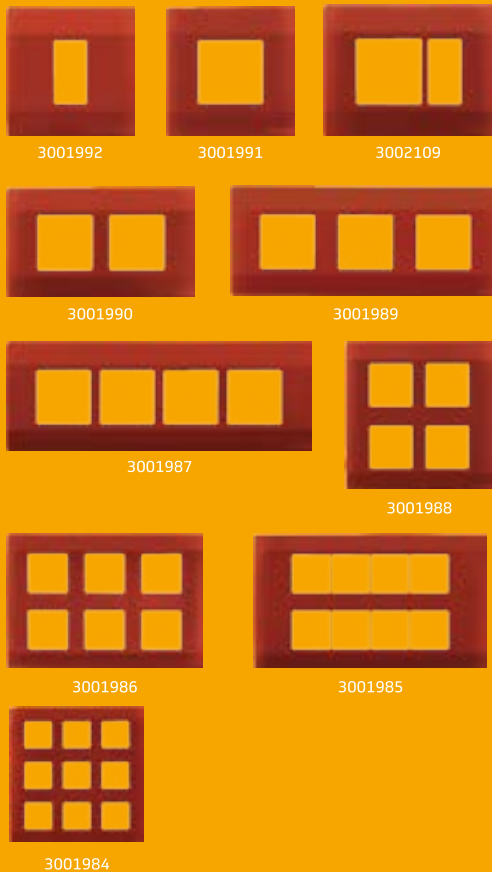

Cover Plates- Cherry Red (Suitable for GI & SM Boxes)

Code	Description	Size(Horizontal *Vertical) (mm)	Retail/ Master PKG	MRP/ Unit(₹)
3001992	1M Cover Plate-Cherry Red	91.5x92.5	15/60	109.00
3001991	2M Cover Plate-Cherry Red	91.5x92.5	15/60	109.00
3002109	3M Cover Plate-Cherry Red	120x92.5	10/40	148.00
3001990	4M Cover Plate-Cherry Red	158.5x92.5	15/75	168.00
3001989	6M Cover Plate-Cherry Red	231x92.5	5/20	232.00
3001988	8M Vertical Cover Plate-Cherry Red	158.5x158.5	5/25	304.00
3001987	8M Horizontal Cover Plate-Cherry Red	260x92.5	5/20	304.00
3001986	12M Cover Plate-Cherry Red	231x158.5	5/25	356.00
3001985	16M Cover Plate-Cherry Red	277x158.5	5/25	394.00
3001984	18M Cover Plate-Cherry Red	231x231	5/10	424.00