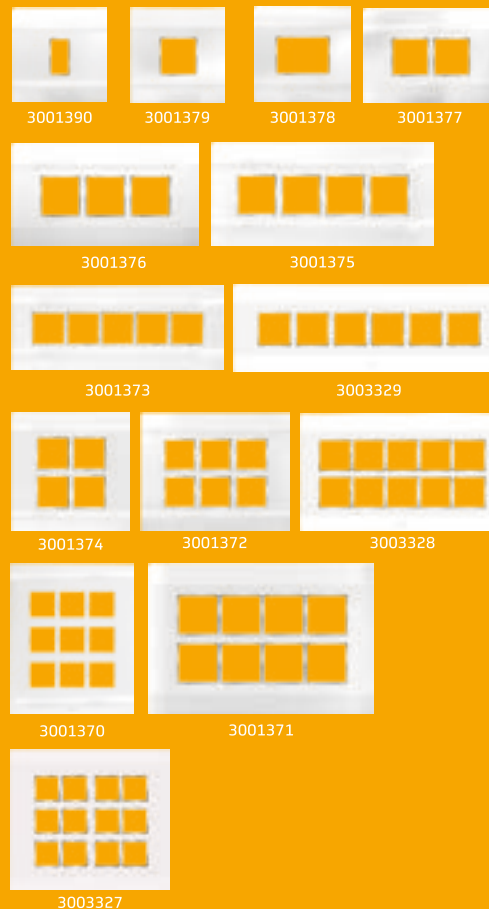

Cover Plates - White Chrome Border (Suitable for GI & Wood Boxes)

Code	Description	Size(Horizontal *Vertical) (mm)	Retail/ Master PKG	MRP/ Unit(₹)
3001390	1M Cover Plate-WB-Chrome Border	127x127	10/40	114.00
3001379	2M Cover Plate-WB-Chrome Border	127x127	10/40	114.00
3001378	3M Cover Plate-WB-Chrome Border	130x127	10/40	155.00
3001377	4M Cover Plate-WB-Chrome Border	185x127	10/40	184.00
3001376	6M Cover Plate-WB-Chrome Border	231x127	5/20	263.00
3001375	8M Cover Plate- Horizontal-WB-Chrome Border	277x127	5/20	339.00
3001374	8M Cover Plate-Vertical-WB-Chrome Border	185x185	5/20	339.00
3001373	10M Cover Plate-WB-Chrome Border	320x127	5/20	365.00
3001372	12M Cover Plate-WB-Chrome Border	231x185	5/20	380.00
3003329	12MH Cover Plate-WB-Chrome Border	400x127	5/10	402.00
3001371	16M Cover Plate-WB-Chrome Border	277x185	5/20	457.00
3001370	18M Cover Plate-WB-Chrome Border	231x280	5/10	478.00
3003328	20M Cover Plate-WB-Chrome Border	320x185	5/10	648.00
3003327	24M Cover Plate-WB-Chrome Border	320x280	5/10	777.00